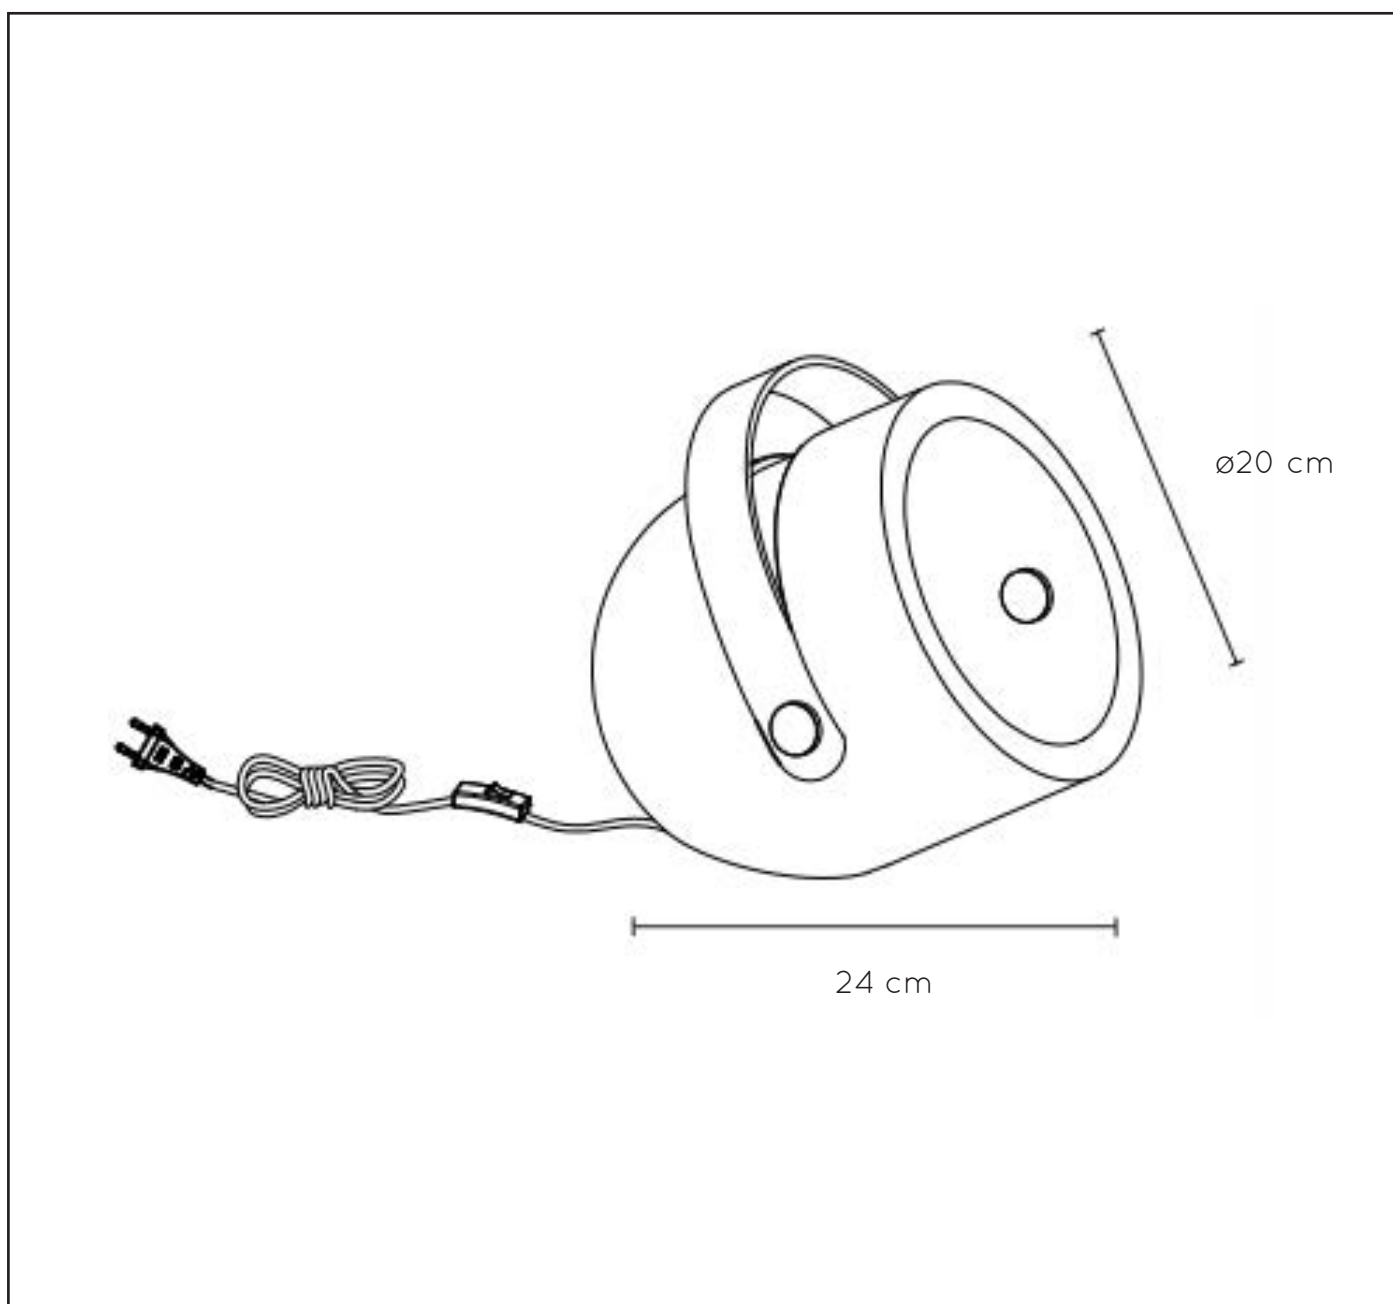

LUCIDE

GENERAL SPECIFICATIONS

**RECOMMENDED LUCIDE
LIGHT SOURCE**

49020/05/67

Light source dimmable : Yes
Light source incl. : No

General

Dimensions LxWxH : 24 cm x 24 cm x 20 cm
Height minimum : -
Height maximum : 24 cm
Dimensions shade LxWxH : 24 cm x 24 cm x 20 cm
Main material : Metal + concrete + leather
Ceiling rose material : -
Color : Black and concrete
Style : Modern
Shape : Oval
Weight : 3,9 kg
Warranty : 2 years

Product specifications

Dimmable : No
Light direction : Downlight
Adjustable in height : No
Directional : Directional
Cable : Yes, Cable On Product
Cable length : 160 cm
Sensor : Without Sensor
Control : Light Switch Control
IP-Class : 20
Electric class : 2
Light source including ? : No
Lamp socket : E27
Light source number : 1
Power requirements : 220-240V~50Hz
Bulb type & maximum wattage : E27- max.40W

For more specifications of this product please visit
www.lucide.com

LUCIDE

TECHNICAL DRAWING & DIMENSIONS

COPAIN

Item number : 20511/01/41

EAN code : 5411212201706

For more specifications, dimensions please visit